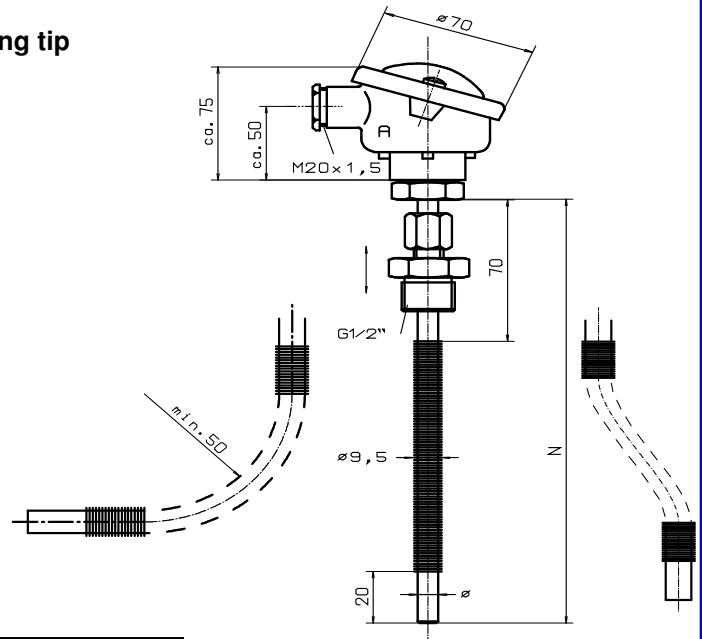

Resistance thermometer with any slewing measuring tip

Measuring insert	1 x PT100 / 2 x PT100
Measuring range	0° C bis 400° C
Armature	VA-Material 1.4541 Fold compensation segment Measuring tip optional 6/8 mm Ø Minimum bending radius 50 mm
Fitting	Moveable with crimp Material 1.4541
Connection	with terminal head Form B or with fixed cable connection

Version With connection head

N	Tip 6 mm Ø		Tip 8 mm Ø	
	1 x PT 100	2 x PT 100	1 x PT 100	2 x PT 100
150	4.90.04.11	4.90.04.12	4.90.05.11	4.90.05.12
200	4.90.04.21	4.90.04.22	4.90.05.21	4.90.05.22
250	4.90.04.31	4.90.04.32	4.90.05.31	4.90.05.32
300	4.90.04.41	4.90.04.42	4.90.05.41	4.90.05.42
350	4.90.04.51	4.90.04.52	4.90.05.51	4.90.05.52
400	4.90.04.61	4.90.04.62	4.90.05.61	4.90.05.62
Additional cable length per 1m			4.90.04.01	4.90.04.02
Additional price 3-wire connection			4.90.00.03	4.90.00.23
Additional price 4-wire connection			4.90.00.04	4.90.00.24

Version	Fixed connected cable Teflon insulation wires, outside Silicone insulated Cable length 2 m
----------------	---

N	Tip 6 mm Ø		Tip 8 mm Ø	
	1 x PT 100	2 x PT 100	1 x PT 100	2 x PT 100
150	4.90.06.11	4.90.06.12	4.90.07.11	4.90.07.12
200	4.90.06.21	4.90.06.22	4.90.07.21	4.90.07.22
250	4.90.06.31	4.90.06.32	4.90.07.31	4.90.07.32
300	4.90.06.41	4.90.06.42	4.90.07.41	4.90.07.42
350	4.90.06.51	4.90.06.52	4.90.07.51	4.90.07.52
400	4.90.06.61	4.90.06.62	4.90.07.61	4.90.07.62
Additional nominal length per 100 mm			4.90.06.01	4.90.06.02
Additional cable length per 1m			4.90.06.11	4.90.06.22
Additional price 3-wire connection			4.90.00.03	4.90.00.23
Additional price 4-wire connection			4.90.00.04	4.90.00.24