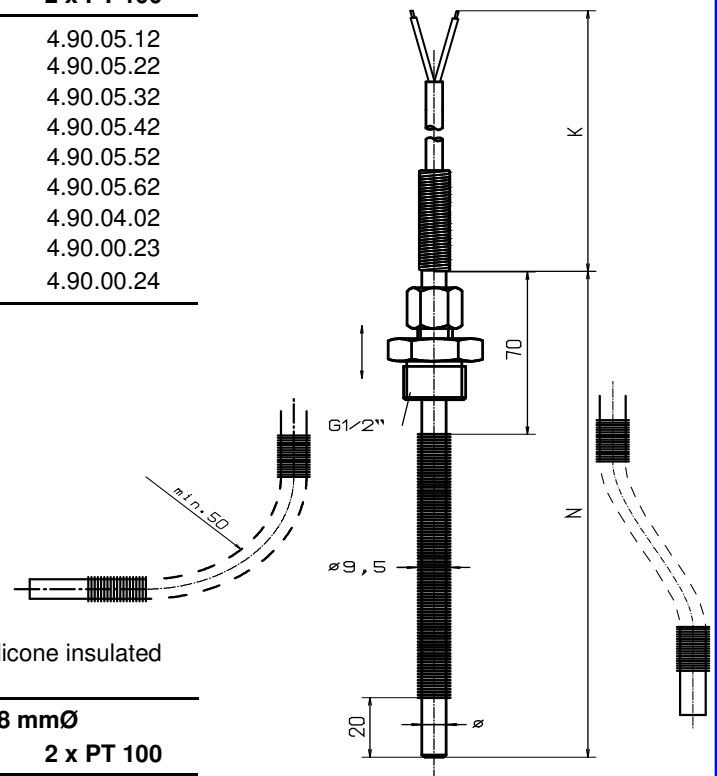

Resistance thermometer with any slewing measuring tip

Measuring insert	1 x PT100 / 2 x PT100
Measuring range	0° C bis 400° C
Armature	VA-Material 1.4541 Fold compensation segment Measuring tip optional 6/8 mm Ø Minimum bending radius 50 mm
Fitting	Moveable with crimp Material 1.4541
Connection	with terminal head Form B or with fixed cable connection

Version With connection head

N	Tip 6 mm Ø		Tip 8 mm Ø	
	1 x PT 100	2 x PT 100	1 x PT 100	2 x PT 100
150	4.90.04.11	4.90.04.12	4.90.05.11	4.90.05.12
200	4.90.04.21	4.90.04.22	4.90.05.21	4.90.05.22
250	4.90.04.31	4.90.04.32	4.90.05.31	4.90.05.32
300	4.90.04.41	4.90.04.42	4.90.05.41	4.90.05.42
350	4.90.04.51	4.90.04.52	4.90.05.51	4.90.05.52
400	4.90.04.61	4.90.04.62	4.90.05.61	4.90.05.62
Additional cable length per 1m			4.90.04.01	4.90.04.02
Additional price 3-wire connection			4.90.00.03	4.90.00.23
Additional price 4-wire connection			4.90.00.04	4.90.00.24

Version	Fixed connected cable Teflon insulation wires, outside Silicone insulated Cable length 2 m
----------------	---

N	Tip 6 mm Ø		Tip 8 mm Ø	
	1 x PT 100	2 x PT 100	1 x PT 100	2 x PT 100
150	4.90.06.11	4.90.06.12	4.90.07.11	4.90.07.12
200	4.90.06.21	4.90.06.22	4.90.07.21	4.90.07.22
250	4.90.06.31	4.90.06.32	4.90.07.31	4.90.07.32
300	4.90.06.41	4.90.06.42	4.90.07.41	4.90.07.42
350	4.90.06.51	4.90.06.52	4.90.07.51	4.90.07.52
400	4.90.06.61	4.90.06.62	4.90.07.61	4.90.07.62
Additional nominal length per 100 mm			4.90.06.01	4.90.06.02
Additional cable length per 1m			4.90.06.11	4.90.06.22
Additional price 3-wire connection			4.90.00.03	4.90.00.23
Additional price 4-wire connection			4.90.00.04	4.90.00.24